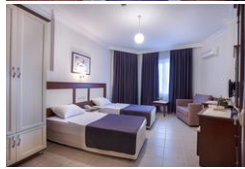

FACT SHEET SUMMER 2025

Category	: 4 *
Concept	: All-Inclusive
Total Area	: 1500 m²
Address	: Oba Mah. Dadaşlar Str. No.4
City	: Alanya / ANTALYA
Telephone	: +90 (242) 514 13 70
Fax	: +90 (242) 514 11 70
E-mail	: kailacity@kilahotels.com
Web Address	: www.kailacityhotel.com
Beach Features	: Sand & Pebbles, 250 mt
Credit Cards	: Visa and Master Card
Electricity	: 220 Volt
Transportation	: Bus, Taxi
Security	: Our hotel is monitored with 24-hour security personnel and camera system from different points